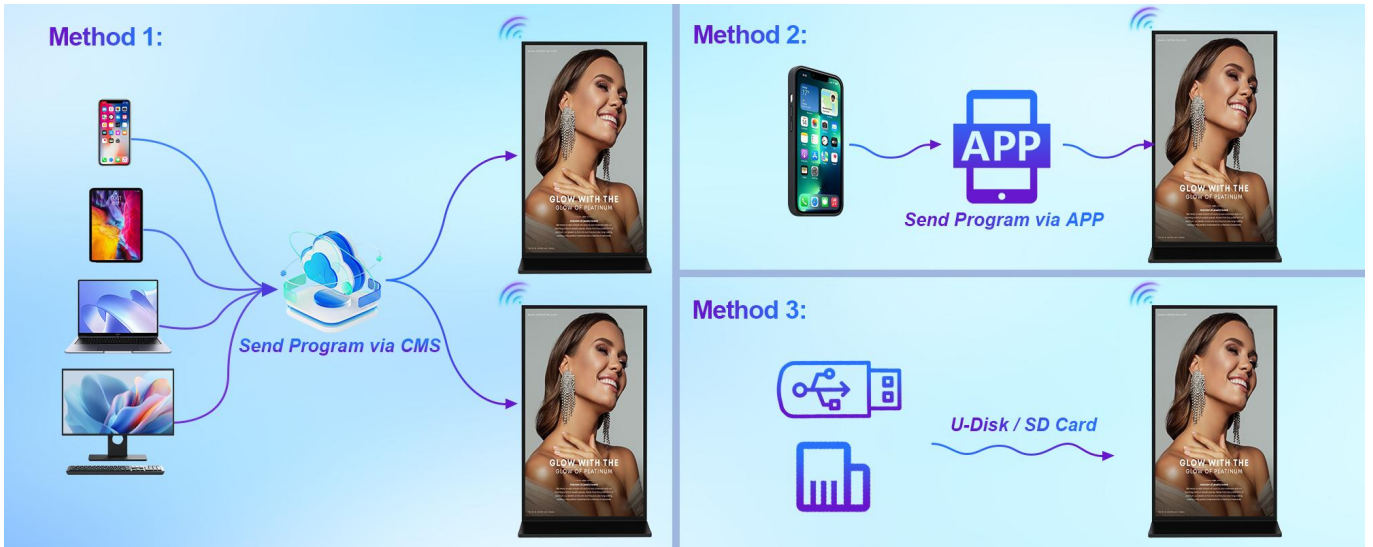

Various Control Methods