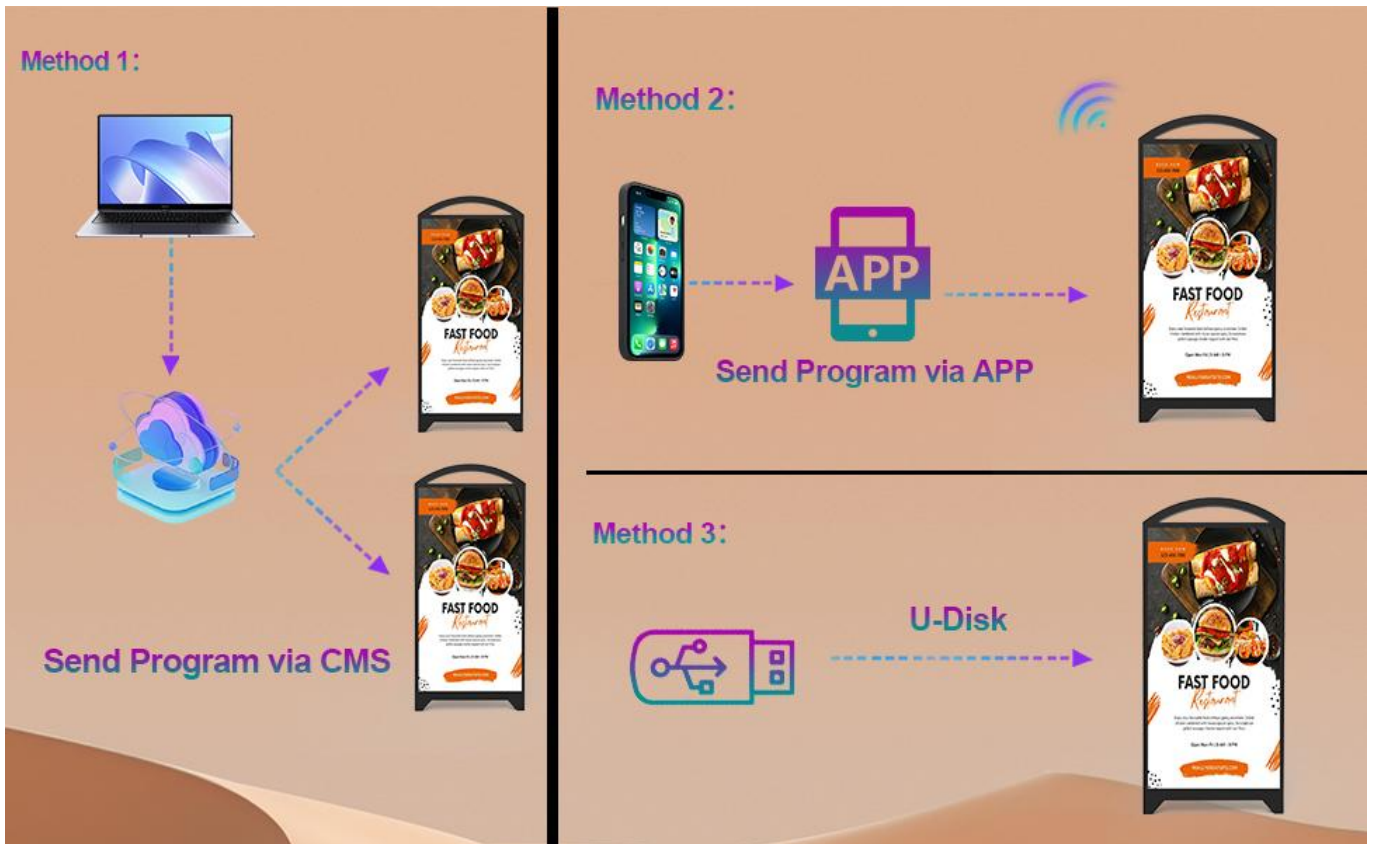

Timing 24/7

Multi-Screen Seamless Splicing

YINGLUX LED Portable Outdoor Digital Signage offers a high-definition, weatherproof display solution for businesses, events, and advertising in outdoor environments. These signs are designed to be durable, energy-efficient, and easily transportable, making them ideal for temporary or permanent advertisement.

Product Details

Ultra HD Resolution

- **Brightness: 4500 nits**
- **View Angle: 178°**
- **Contrast Ratio: 4000:1**
- **Lifespan: 100000 Hours**

Charging And Working At The Same Time

Charging 

1560 WH Rechargeable Battery
Working 10-15 Hours

IP65 Waterproof

LED Portable Outdoor Digital Signage

Various Control Methods

Applications