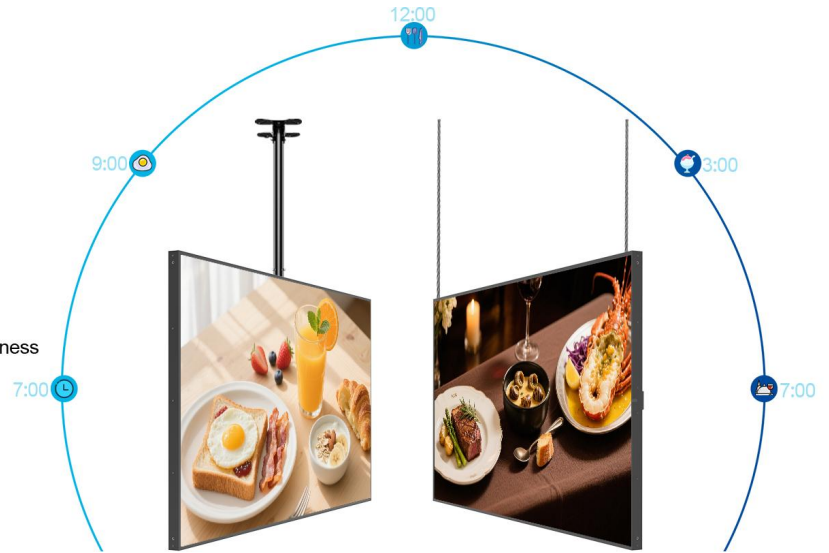

Supports separate scheduling for images and videos

Scheduled power on/off and timed playback save energy, prolong device life, and improve targeted advertising effectiveness