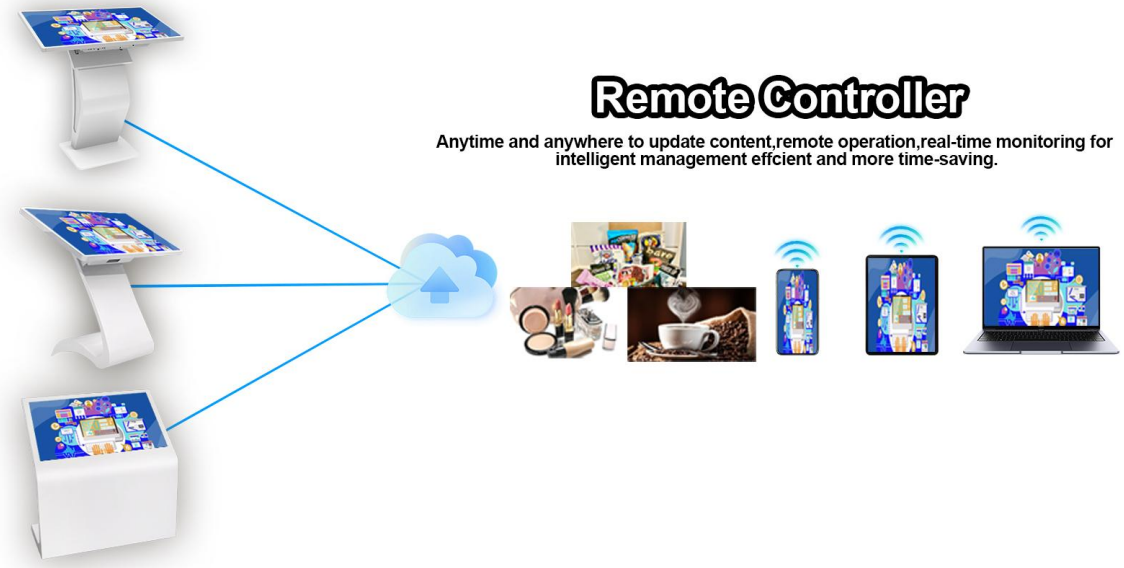

Various Control Methods