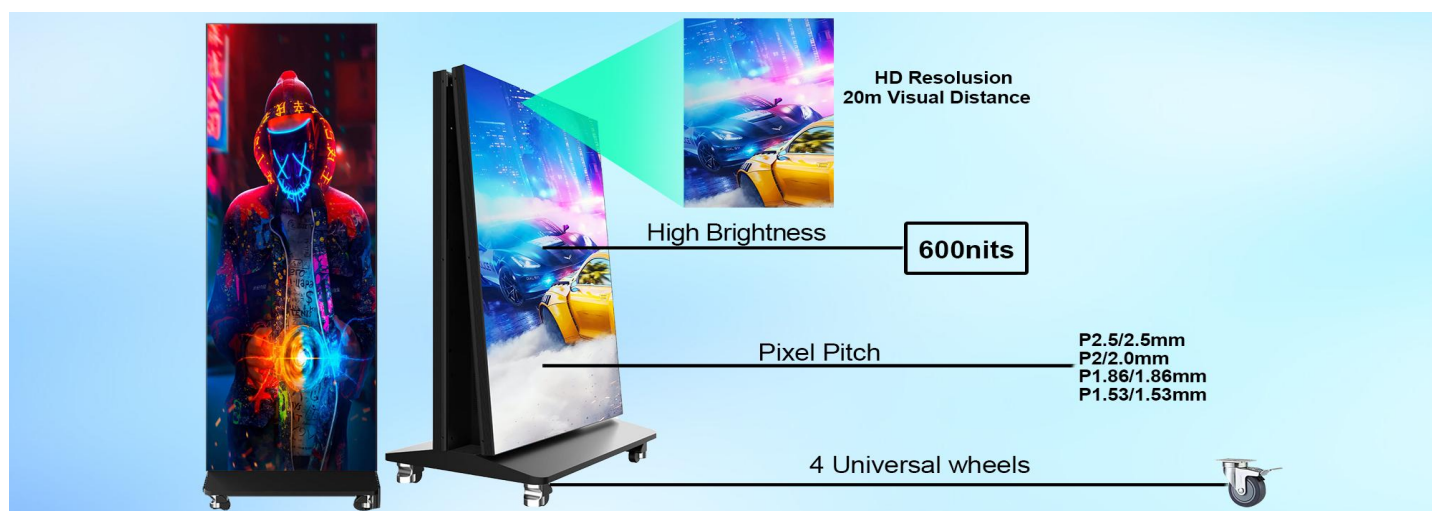

LPD640B	Resolution	View distance	Refresh Rate	Display Size	Product Size
P2.5	196608points	≥2.5m	≥3840Hz	640*1920mm	651*2002*100mm
P2	307200points	≥2m	≥3840Hz	640*1920mm	651*2002*100mm
P1.86	355008points	≥1.86m	≥3840Hz	640*1920mm	651*2002*100mm
P1.53	519168points	≥1.53m	≥3840Hz	640*1920mm	651*2002*100mm

LED Module	Item	P2.5	P2	P1.86	P1.53
	LEDs	SMD 3 IN 1			
	Pixel Pitch (mm)	2.5	2	1.86	1.53
	Module Resolution	128x64	160*80	172*86	208*104
	Module Size (WxH)	320*160mm			
LED Poster Cabinet	Cabinet Resolution (WxH)	256*768	320*960	344*1032	384*1152
	Cabinet Size (WxH)	640*1920mm			
	Color Temperature	3,200-12,000K (Adjustable)			

Parameter

Brightness	600nits
Aspect Ratio	1:3
Contrast	4000:1
Viewing Angle	160°(H) / 160°(V)
Response Time	5ms
Life Cycle	≥60000 hours

Operate System	Android 11(2+16/1+16)
Connectivity	Support RJ45 Ethernet, WIFI, USB
Content Management	Cloud Platform, APP, U-Disk / SD-Card

Input Voltage	AC100-240V 50Hz/60Hz
Timing Function	Microcomputer timer switch ON/OFF the machine in different periods
Humidity	10%~90%
Working Temperature	-20℃~60℃
Certificate	ISO9001, CE, RoHs, FCC
Warranty	5 Years (One-one VIP Life-Long Service, Phone & Video Calls Available)
Application	Indoor Only

Product Details