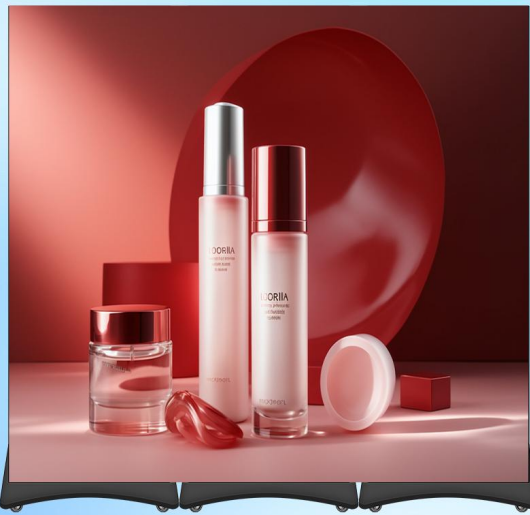

Product Details

Intelligent Split Screen Display

Multi-Screen Seamless Splicing

Multi-screen seamless splicing is a powerful feature for LED digital signage that allows multiple screens to work together as a single, cohesive display.