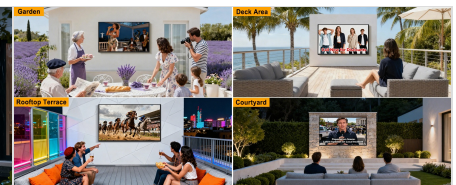

Game Optimizer Mode

Enjoy smoother visuals, reduced lag, and faster response time — perfect for outdoor gaming. Low latency mode ensures your reflexes translate instantly on screen, whether you're racing, fighting, or exploring open worlds under the open sky.

Application Scenes

APPLICATION

Outdoor residential and commercial environments including backyard patios, poolside decks, rooftop terraces, outdoor restaurants, hotel courtyards, sports bars, garden entertainment areas, and luxury villas. Ideal for any location requiring all-weather, high-brightness outdoor entertainment with smart streaming capabilities.

APPLICATIONS

Outdoor home theater · Poolside movie nights · Patio sports viewing · Garden entertainment · Rooftop terrace parties · Outdoor restaurant digital menu & entertainment · Hotel courtyard displays · Luxury villa outdoor living spaces · Commercial outdoor advertising · Backyard gaming setup.