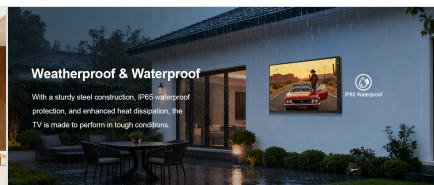

Game Optimizer Mode

Enjoy smoother visuals, reduced lag, and faster response time — perfect for outdoor gaming. Low latency mode ensures your reflexes translate instantly on screen, whether you're racing, fighting, or exploring open worlds under the open sky.

Application Scenes

APPLICATION

Outdoor residential and commercial environments including backyard patios, poolside decks, rooftop terraces, outdoor restaurants, hotel courtyards, sports bars, garden entertainment areas, and luxury villas. Ideal for any location requiring all-weather, high-brightness outdoor entertainment with smart streaming capabilities.