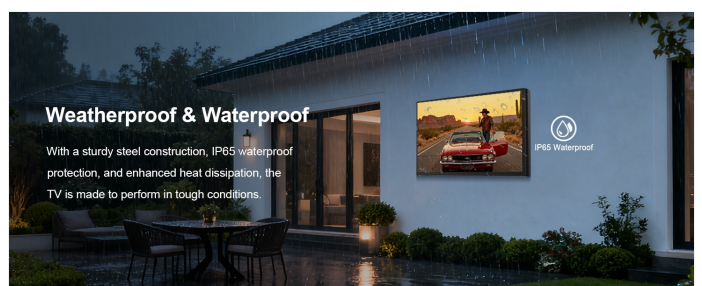

Weatherproof & Waterproof — IP65 Rated

With a sturdy steel construction, IP65 waterproof protection, and enhanced heat dissipation, the TV is made to perform in tough conditions. Built to be weatherproof, dust-resistant, and scratch-resistant — ideal for all kinds of harsh outdoor environments from rainy gardens to dusty patios.