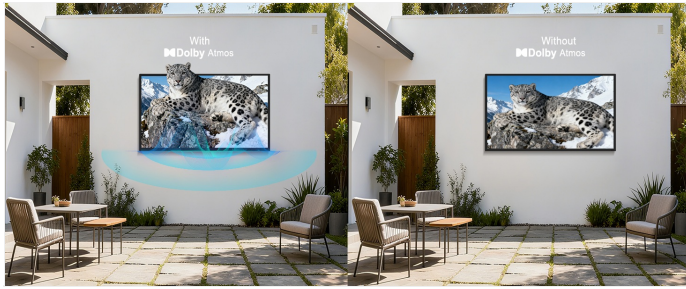

Immersive Dolby Atmos Sound

Enjoy theater-quality audio with Dolby-enhanced clarity. Built-in dual speakers deliver rich, room-filling sound with deep bass and crystal-clear dialogue — no extra soundbar needed. Perfect for sports, movies, music, and outdoor parties.