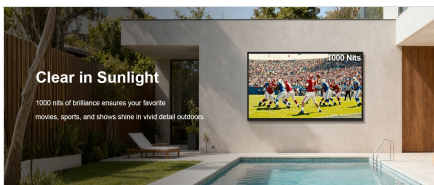

Game Optimizer Mode

Enjoy smoother visuals, reduced lag, and faster response time — perfect for outdoor gaming. Low latency mode ensures your reflexes translate instantly on screen, whether you're racing, fighting, or exploring open worlds under the open sky.

Application Scenes

APPLICATION

Outdoor residential and commercial environments including backyard patios, poolside decks, rooftop terraces, outdoor restaurants, hotel courtyards, sports bars, garden entertainment areas, and luxury villas. Ideal for any location requiring all-weather, high-brightness outdoor entertainment with smart streaming capabilities.