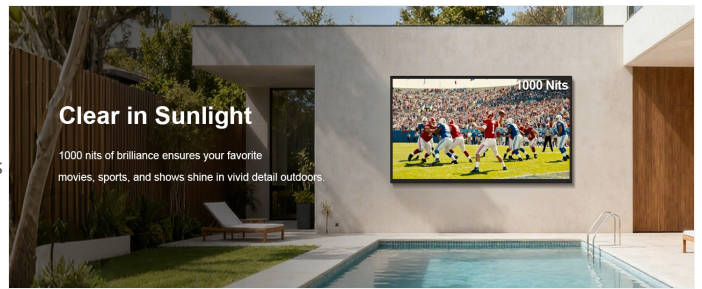

Immersive Dolby Atmos Sound

Enjoy theater-quality audio with Dolby-enhanced clarity. Built-in dual speakers deliver rich, room-filling sound with deep bass and crystal-clear dialogue — no extra soundbar needed. Perfect for sports, movies, music, and outdoor parties.