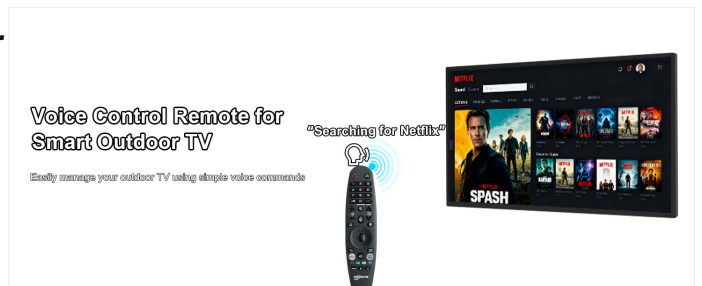

Product Highlights

Clear in Sunlight

1000 nits of brilliance ensures your favorite movies, sports, and shows shine in vivid detail outdoors. The high-brightness panel cuts through ambient light so you never miss a moment, even on bright sunny days by the pool or patio.

Immersive Dolby Atmos Sound

Enjoy theater-quality audio with Dolby-enhanced clarity. Built-in dual speakers deliver rich, room-filling sound with deep bass and crystal-clear dialogue — no extra soundbar needed. Perfect for sports, movies, music, and outdoor parties.

Voice Control Remote for Smart Outdoor TV

Easily manage your outdoor TV using simple voice commands. "Search for Netflix", "Turn up volume", "Open YouTube" — just speak and Google Assistant responds. The ergonomic remote is weather-resistant and designed for outdoor use.

Easy Access to Over 10,000 Apps

A massive selection of over 10,000 apps at your fingertips. Stream from Netflix, Prime Video, Disney+, Apple TV, Hulu, HBO Max, YouTube, Spotify, ESPN, Peacock, and thousands more. Google TV's intelligent recommendation engine learns your preferences for personalized entertainment.

Weatherproof & Waterproof — IP65 Rated

With a sturdy steel construction, IP65 waterproof protection, and enhanced heat dissipation, the TV is made to perform in tough conditions. Built to be weatherproof, dust-resistant, and scratch-resistant — ideal for all kinds of harsh outdoor environments from rainy gardens to dusty patios.