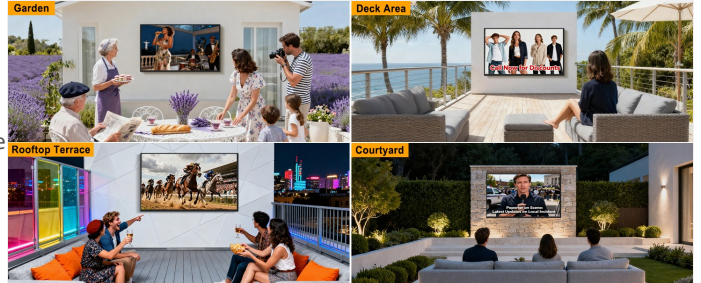

Game Optimizer Mode

Enjoy smoother visuals, reduced lag, and faster response time — perfect for outdoor gaming. Low latency mode ensures your reflexes translate instantly on screen, whether you're racing, fighting, or exploring open worlds under the open sky.

Application Scenes

APPLICATION

Outdoor residential and commercial environments including backyard patios, poolside decks, rooftop terraces, outdoor restaurants, hotel courtyards, sports bars, garden entertainment areas, and luxury villas. Ideal for any location requiring all-weather, high-brightness outdoor entertainment with smart streaming capabilities.