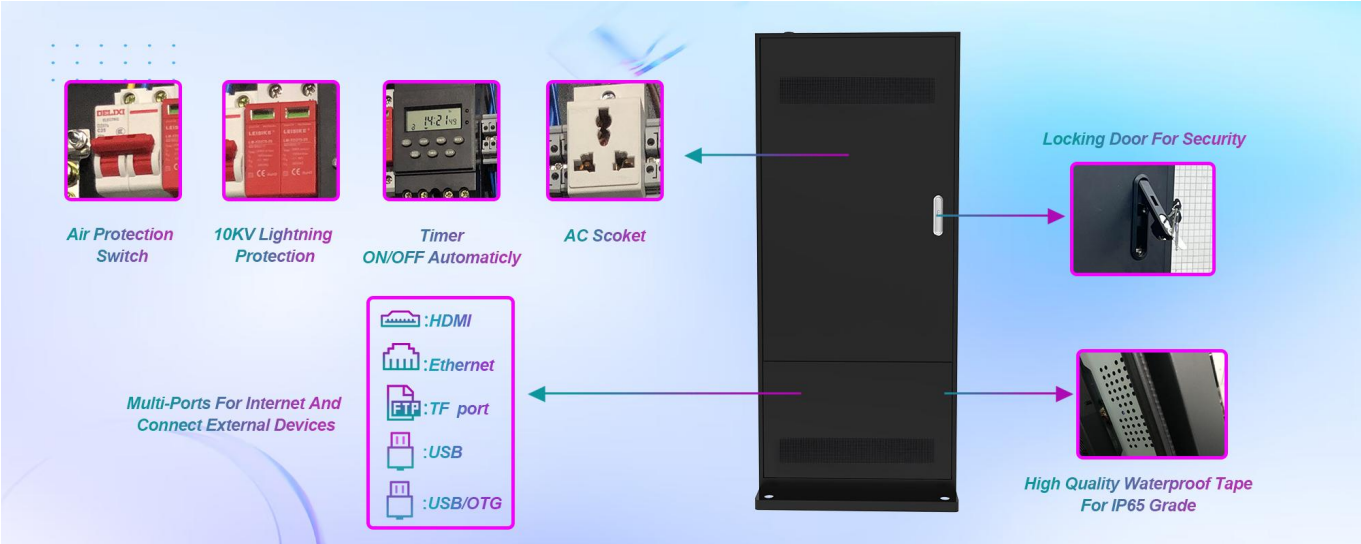

Product Details