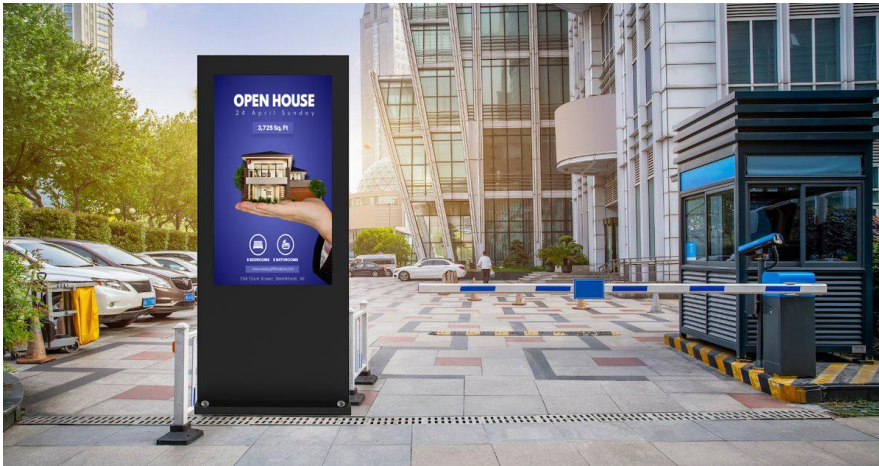

Applications

Sales center