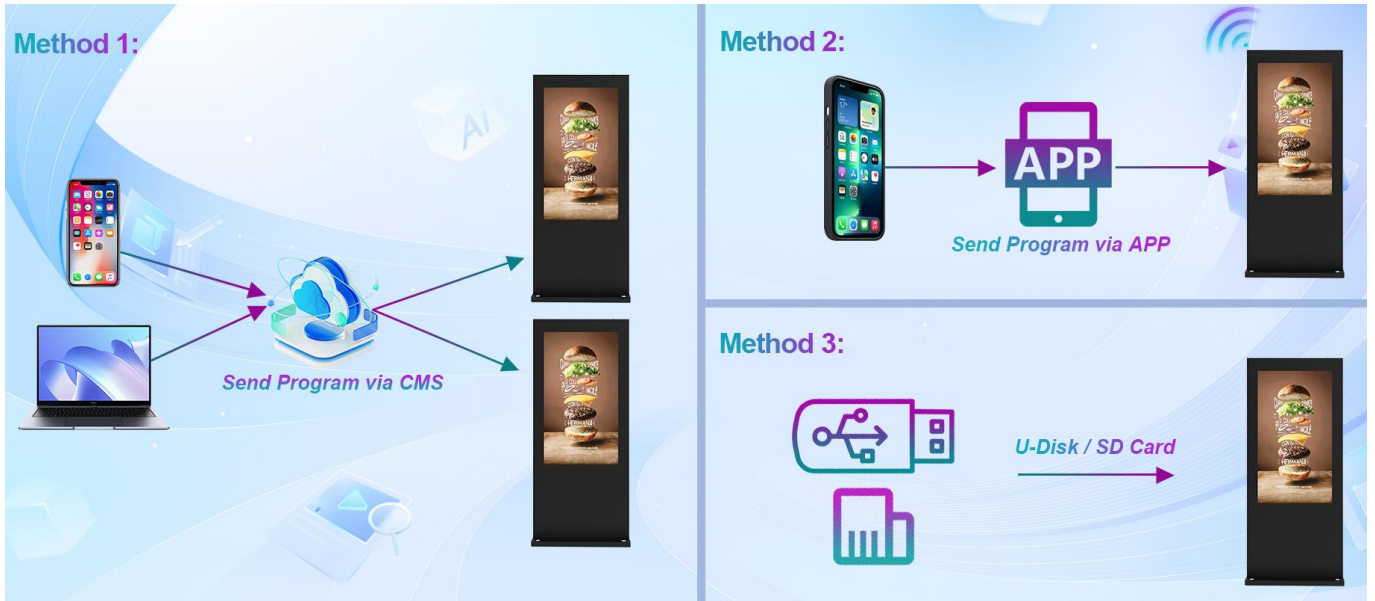

Various Control Methods